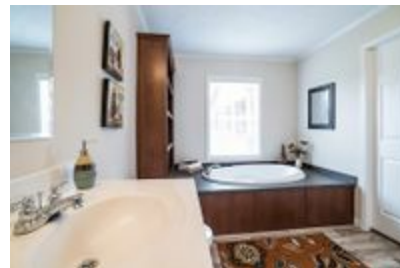

4707 ROCKETEER 7 7632

4707 ROCKETEER 7 7632 Model number: 57ROC32764DH19

4 beds • 2 baths • 2432 sq.ft. • 32' width • 76' depth

Our home building facilities invest in continuous product and process improvements. Plans, dimensions, features, materials, specifications and availability are subject to change without notice or obligation. Renderings and floor plans are representative likenesses of our homes and may differ from the actual homes. We invite you to tour a Home Center near you and inspect the highest value in quality housing available or call (843) 664-8400 to speak with a Home Consultant. Copyright 2017, CMH. All rights reserved.