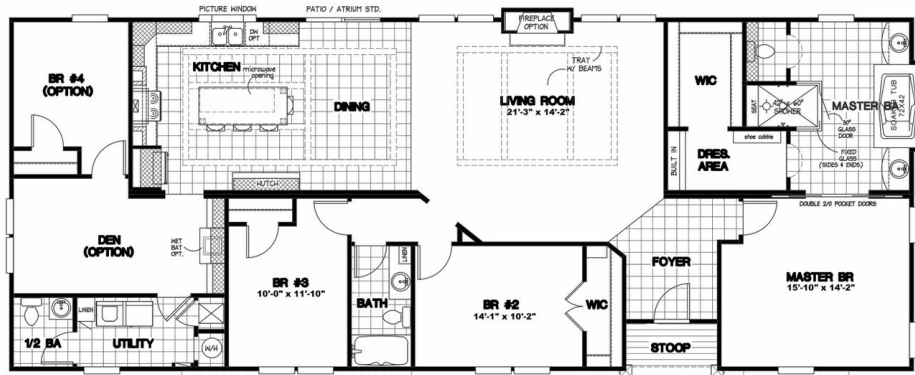

2484 76X32 FK4+3 HERITAGE MOD

2484 76X32 FK4+3 HERITAGE MOD

Model number: 58FRE32764IM19

3 beds • 2 baths • 2432 sq.ft. • 32' width • 76' depth

Our home building facilities invest in continuous product and process improvements. Plans, dimensions, features, materials, specifications and availability are subject to change without notice or obligation. Renderings and floor plans are representative likenesses of our homes and may differ from the actual homes. We invite you to tour a Home Center near you and inspect the highest value in quality housing available or call (843) 664-8400 to speak with a Home Consultant. Copyright 2017, CMH. All rights reserved.