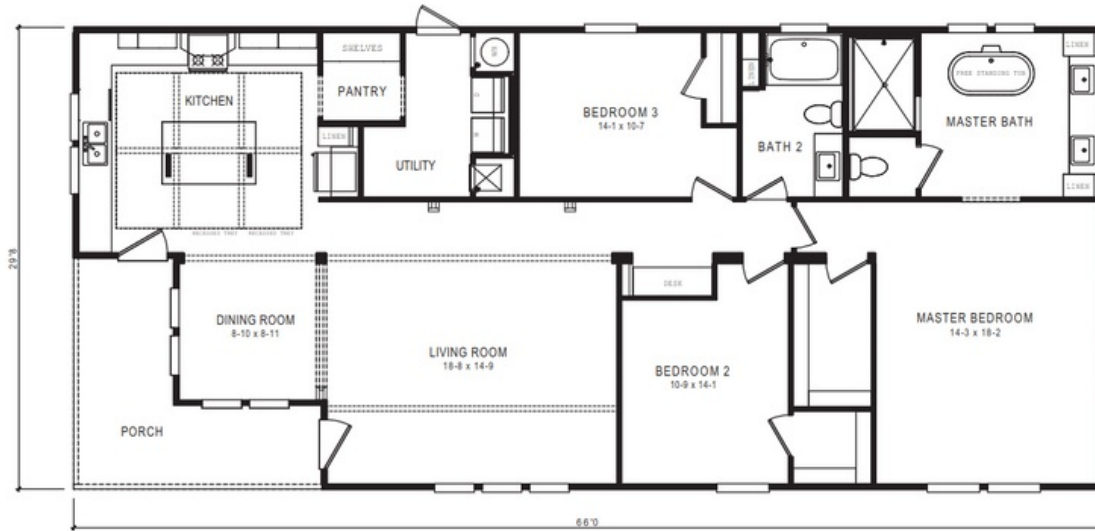

THE SOUTHERN BELLE

THE SOUTHERN BELLE

Model number: 58CAR32663AH19

3 beds • 2 baths • 2112 sq.ft. • 32' width • 66' depth

Our home building facilities invest in continuous product and process improvements. Plans, dimensions, features, materials, specifications and availability are subject to change without notice or obligation. Renderings and floor plans are representative likenesses of our homes and may differ from the actual homes. We invite you to tour a Home Center near you and inspect the highest value in quality housing available or call (843) 664-8400 to speak with a Home Consultant. Copyright 2017, CMH. All rights reserved.

THE SOUTHERN BELLE Model number: 58CAR32663AH19

3 beds • 2 baths • 2112 sq.ft. • 32' width • 66' depth

Our home building facilities invest in continuous product and process improvements. Plans, dimensions, features, materials, specifications and availability are subject to change without notice or obligation. Renderings and floor plans are representative likenesses of our homes and may differ from the actual homes. We invite you to tour a Home Center near you and inspect the highest value in quality housing available or call (843) 664-8400 to speak with a Home Consultant. Copyright 2017, CMH. All rights reserved.