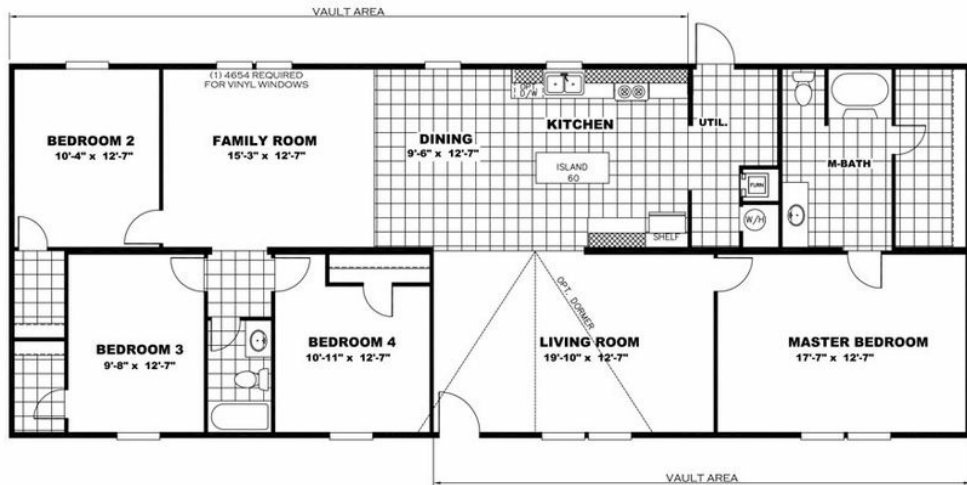

PRIDE Model number: 36TRU28684RH19

4 beds • 2 baths • 1904 sq.ft. • 28' width • 68' depth

Our home building facilities invest in continuous product and process improvements. Plans, dimensions, features, materials, specifications and availability are subject to change without notice or obligation. Renderings and floor plans are representative likenesses of our homes and may differ from the actual homes. We invite you to tour a Home Center near you and inspect the highest value in quality housing available or call (843) 664-8400 to speak with a Home Consultant. Copyright 2017, CMH. All rights reserved.